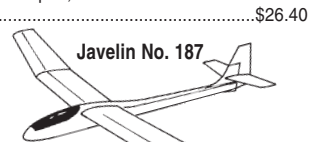

**Hatched No. 445**

**Hawk No. 585**

585 **Hawk**: Slope or Thermal; Simple to build. Span: 2m, 2 channel .....\$22.00

610 **HI-Q**: Slope or Thermal; Span: 1.6m, 2ch .....\$25.00

**HI-Q No. 610**

**Hot Pants No. 447**

447 **Hot Pants**: Slope; 1520mm; middle wing; 3 ch; fast and aerobatic .....\$18.00

182 **Inglefinger**: Thermal; by Paul Logan; 2500mm span; simple 2 function floater. ....\$26.40

**Inglefinger No. 182**