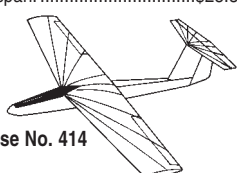

# R.C GLIDERS (Thermal & Slope Soarers)

Plan No.

101 **Airborne 88er**: Thermal; by Bruce Abell. 3048mm span. ....\$25.30

**Airborne 88er No. 101**

**Anymouse No. 414**

414 **Anymouse**: Slope; 1580mm; high wing; 3 Ch; aerobatic racer; low aspect ratio. ....\$19.80

324 **Aquila**: Thermal; 2520mm; shoulder wing; with spoilers; 3 functions. ....\$30.80

**Aquila No. 324**

**Ascender No. 415**

415 **Ascender**: Thermal; 2180mm; high wing. ....\$17.60

111 **ASW 17**: Thermal; semi-scale, by Geoff Pentland. 3000mm span .....\$26.40